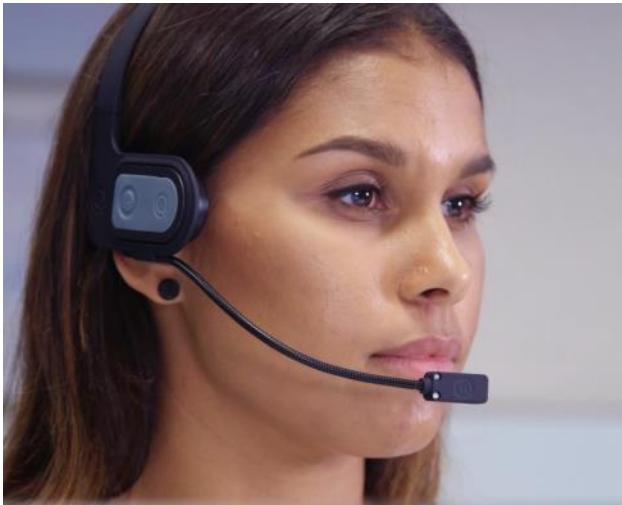

QUHA SENTO - CONTACTLESS PUFF SWITCH FOR QUHA ZONO AND ZONO 2

//

The design and the feeling of quality are great!

Quha Sento is the world's first contactless puff switch. It is used to perform a short mouse click or dragging together with the Quha Zono and Zono 2 gyroscopic mice.

Mouse clicks are made easily and hygienically with a small puff to the microphone type of mouthpiece.

WITH QUHA SENTO YOU CAN PERFORM MOUSE CLICKS EASILY, HYGIENICALLY AND WITHOUT HANDS.

DESIGNED CONSUMER ELECTRONICS LOOK & FEEL

- No internal mouth pieces

COMPLETE WIRELESS COMPUTER ACCESS

- Sento together with Quha Zono is the complete solution for computer access.

THE ONLY 100% HYGIENIC PUFF SWITCH ON THE MARKET

- Enables one device to be shared between multiple users.

NO CONTROL DELAY, UNIQUE SENSOR TECHNOLOGY

- Instant puff response

P/N	PRODUCT
190	QUHA SENTO WITH ADJUSTABLE HEADBAND
191	QUHA SENTO WITH HEAD MOUNT KIT
192	QUHA SENTO WITH EYEWEAR KIT