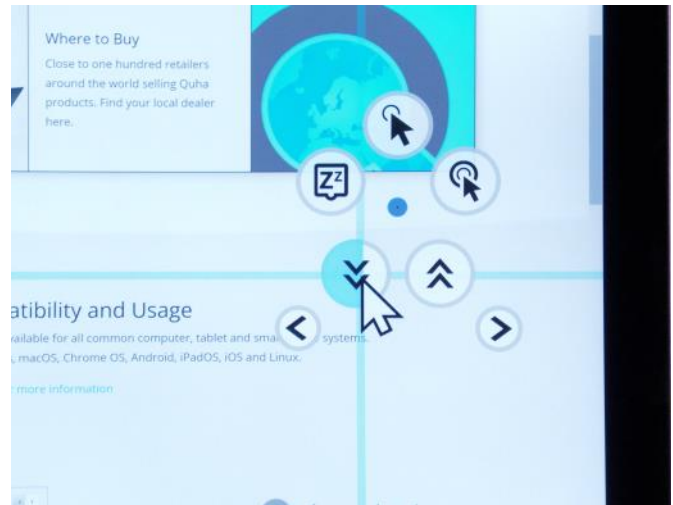

QUHA DWELL 2 - DWELL CONTROL FOR COMPLETE COMPUTER ACCESS

Quha Dwell 2 is a complete computer access software for assistive mice.

The unique circular Instant Dwell feature makes computer usage faster, more comfortable and ergonomic compared to any current dwell control software.

With Quha Dwell 2 you can easily control all the functions of your computer, switch between applications, copy-paste and scroll. Any new function can be added to Quha Dwell to meet your needs.

P/N	PRODUCT
270	QUHA DWELL 2